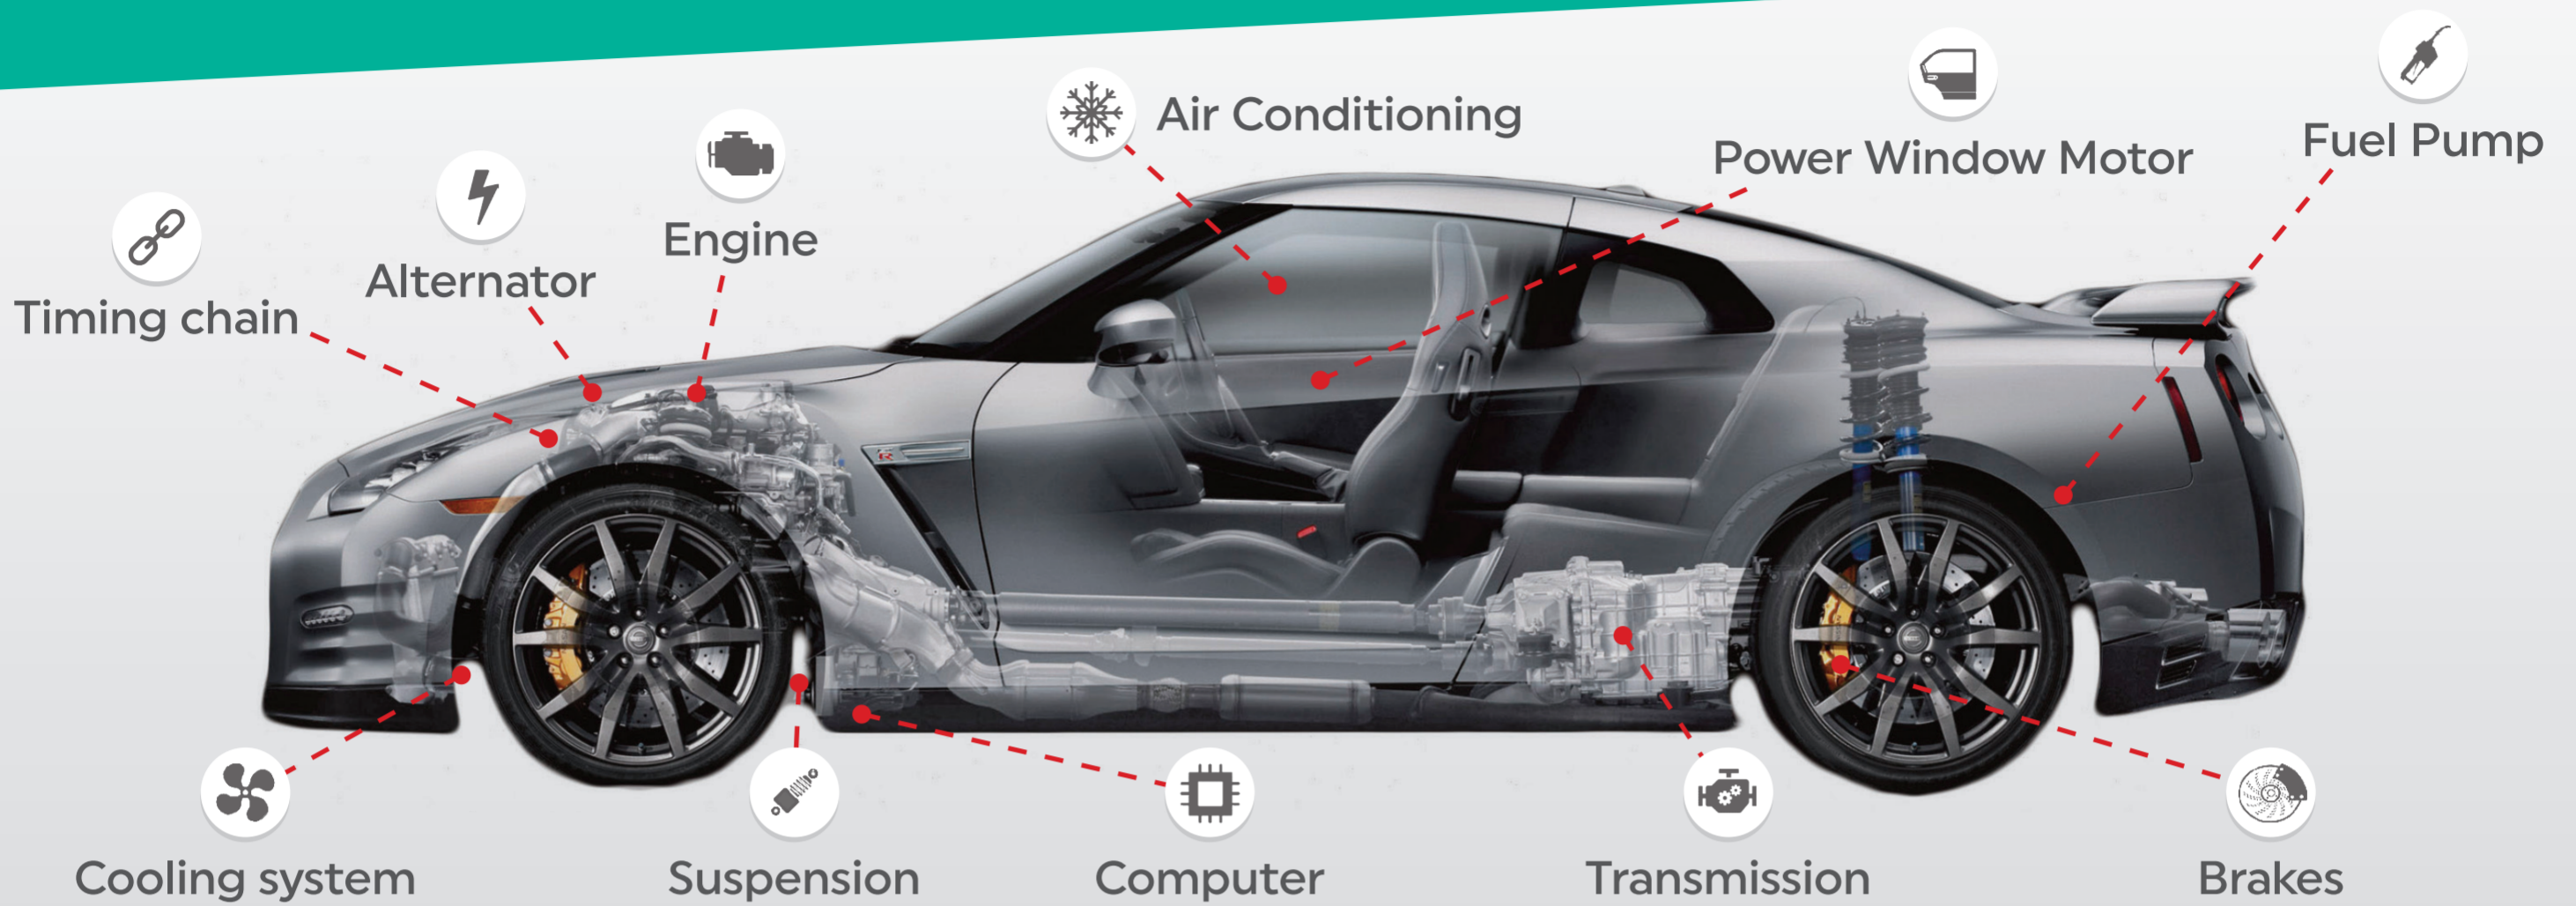

A MOTOR DEALER WITH INTEGRITY!

Endurance parts and labour **Motor Vehicle Extended Warranty**

COVERED COMPONENTS AND PARTS		PLAN A	PLAN B	PLAN C	PLAN D	PLAN E
		Any Vehicle regardless of age and distance travelled	For Vehicles 20yrs and under that have travelled less than 280,000km	For Vehicles 15yrs and under that have travelled less than 200,000km	For Vehicles 10yrs and under that have travelled less than 160,000km	For Vehicles 8yrs and under that have travelled less than 120,000km
DRIVETRAIN	Engine	\$1,000	\$2,000	\$3,000	\$5,000	\$7,000
	Gearbox/Transmission	\$1,000	\$2,000	\$3,000	\$5,000	\$7,000
	Differential	\$1,000	\$2,000	\$3,000	\$5,000	\$7,000
COMPREHENSIVE	Turbo/Super Charger	\$1,000	\$2,000	\$3,000	\$5,000	\$7,000
	Cylinder Head & Gasket	\$350	\$750	\$1,250	\$1,500	\$2,500
	Radiator	\$350	\$750	\$1,250	\$1,500	\$2,500
	Cooling System	\$350	\$750	\$1,250	\$1,500	\$2,500
	Air Conditioning	\$350	\$750	\$1,250	\$1,500	\$2,500
	Fuel System	\$350	\$750	\$1,250	\$1,500	\$2,500
	Brakes	\$350	\$750	\$1,250	\$1,500	\$2,500
	ABS Brake System	\$350	\$750	\$1,250	\$1,500	\$2,500
	Electrical	\$350	\$750	\$1,250	\$1,500	\$2,500
	Clutch	\$350	\$750	\$1,250	\$1,500	\$2,500
	Steering	\$350	\$750	\$1,250	\$1,500	\$2,500
	Suspension	\$350	\$750	\$1,250	\$1,500	\$2,500
	Power Windows	\$350	\$750	\$1,250	\$1,500	\$2,500
	Computers	\$350	\$750	\$1,250	\$1,500	\$2,500
	Transmission Computer	\$350	\$750	\$1,250	\$1,500	\$2,500
	Driveshaft & Universals	\$350	\$750	\$1,250	\$1,500	\$2,500
	Ignition System	\$350	\$750	\$1,250	\$1,500	\$2,500

VEHICLE: Up to \$100 per day for a maximum of 7 days towards the cost of car hire in the event your vehicle breaks down.*

ROADSIDE ASSIST:
24/7 breakdown service, towing, fuel, flat battery, flat tyre and locksmith available.*